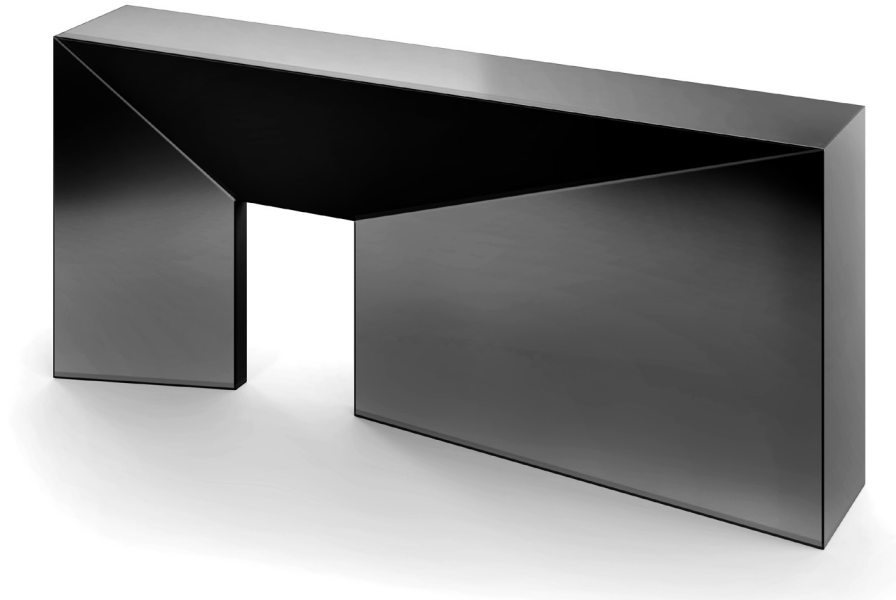

ERINN V.

BALTORO CONSOLE

Shown In: Black Mirror (Top), Bronze Mirror (Bottom)
Finishes: Signature Mirrors

72W 12D 31H

ERINNV.COM

NEW YORK

DALLAS

MIAMI

BALTORO CONSOLE

Shown In: Black Mirror
Finishes: Signature Mirrors

72W 12D 31H

ERINNV.COM

NEW YORK

DALLAS

MIAMI

LOS ANGELES