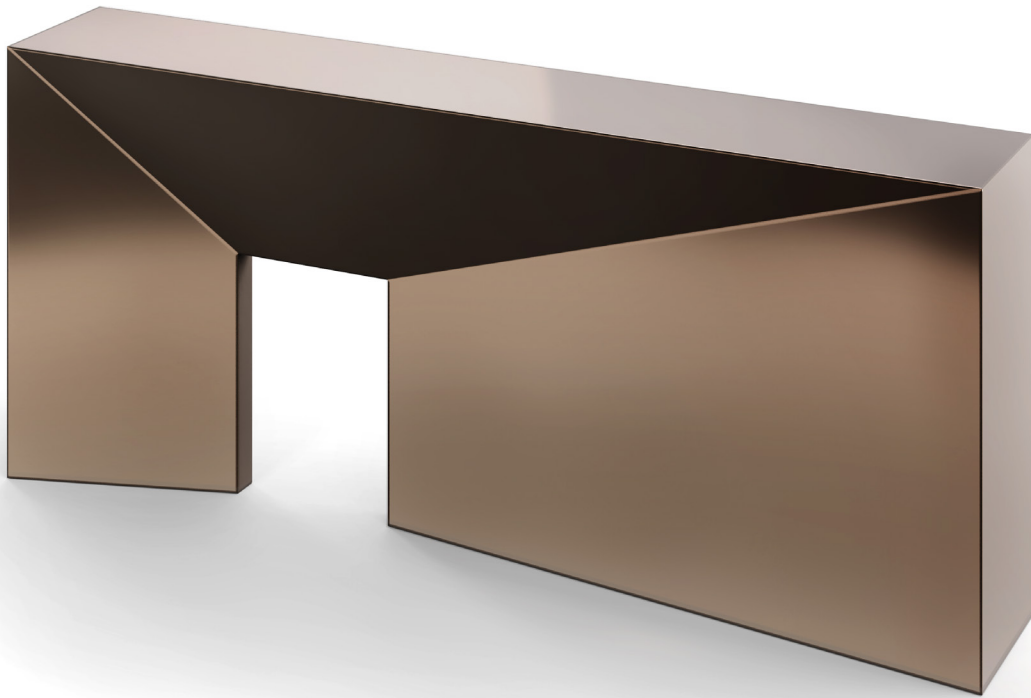

ERINN V.

BALTORO CONSOLE

Shown In: Bronze Mirror
Finishes: Signature Mirrors

72W 12D 31H

ERINNV.COM

NEW YORK

DALLAS

MIAMI

LOS ANGELES

SAN FRANCISCO

CHICAGO

BOSTON

ATLANTA

DENVER

PLEASE CONFIRM DETAILS OF THIS TEAR SHEET WITH YOUR LOCAL SALES ASSOCIATE. © 2024 ERINN V. MAISON, INC. ALL RIGHTS RESERVED