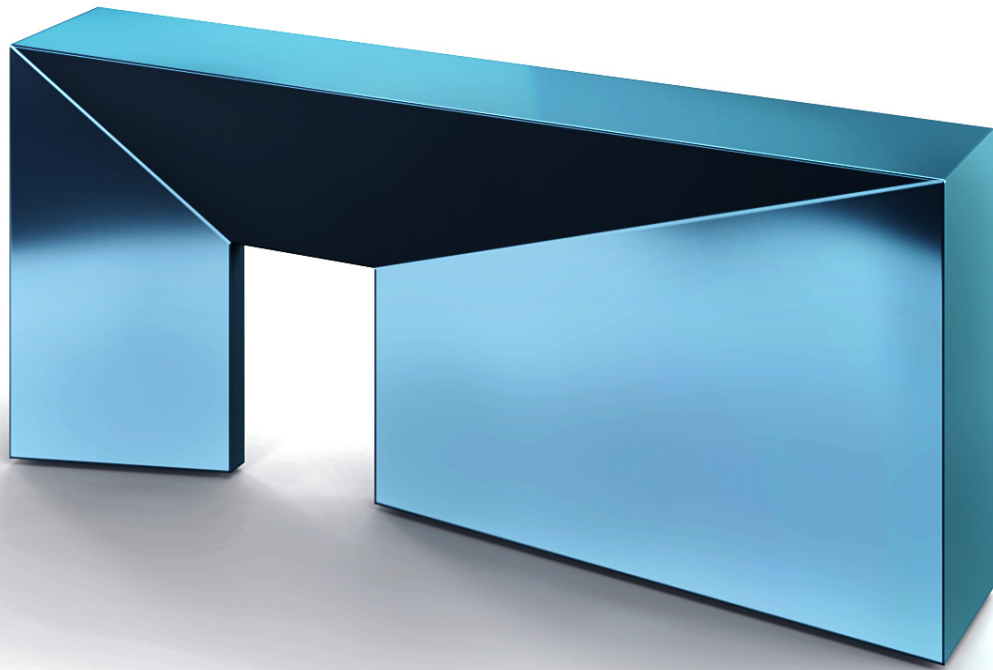

ERINN V.

BALTORO CONSOLE

Shown In: Lapis Mirror
Finishes: Signature Mirrors

72W 12D 31H

ERINNV.COM

NEW YORK

DALLAS

MIAMI

LOS ANGELES

SAN FRANCISCO

CHICAGO

BOSTON

ATLANTA

DENVER

PLEASE CONFIRM DETAILS OF THIS TEAR SHEET WITH YOUR LOCAL SALES ASSOCIATE. © 2024 ERINN V. MAISON, INC. ALL RIGHTS RESERVED