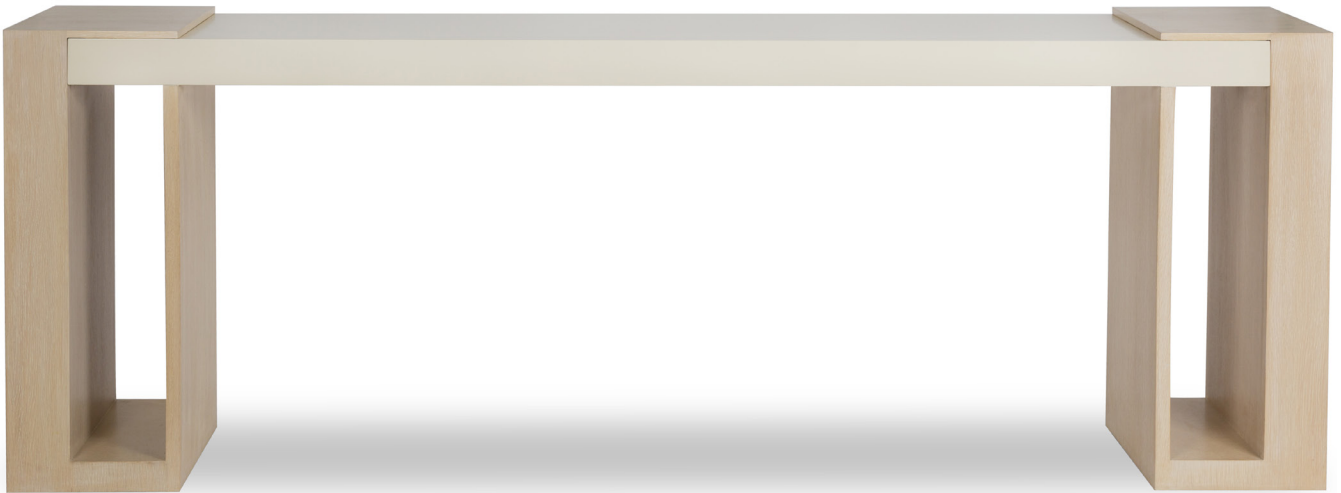

ERINN V.

HUNTER CONSOLE

Shown In: Dawn Oak, High Polish Fawn Lacquer Top
Finishes: Walnut, Oak
Info: Top Available in High Polish Lacquer

70W 14D 30H

84W 14D 30H

ERINNV.COM

NEW YORK

DALLAS