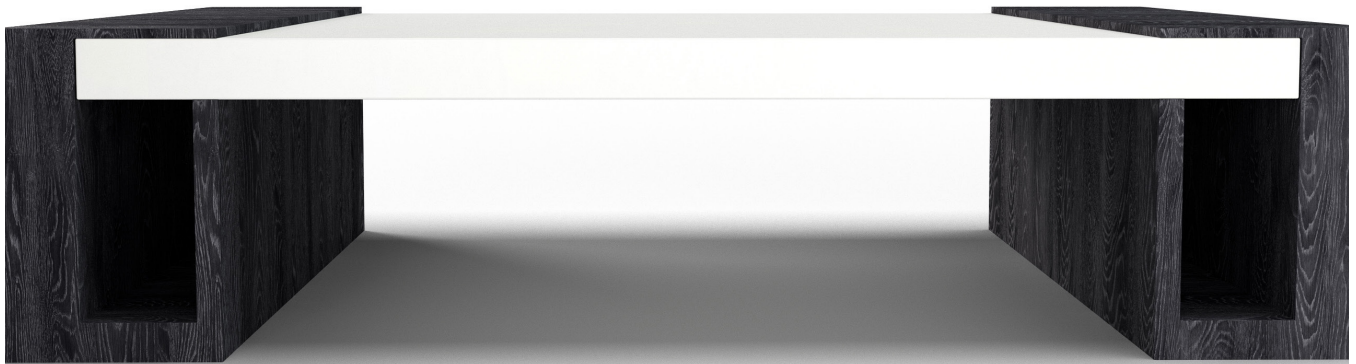

ERINN V.

HUNTER COCKTAIL TABLE

Shown In: Carbon Oak Ceruse, High Polish Fleet Lacquer Top
Finishes: Walnut, Oak
Info: Top Available in High Polish Lacquer

68W 48D 16.5H

ERINNV.COM

NEW YORK

DALLAS

MIAMI